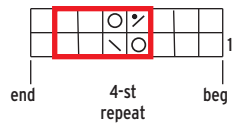

KNSum09 Fettig Top Charts

Twisted Rib

Linen Stitch

Lace Stitch

-  k on RS, p on WS
-  p on RS, k on WS
-  k1tbl on RS, p1tbl on WS
-  yo
-  ssk
-  p2tog
-  sl 1 purwise wyf
-  Repeat